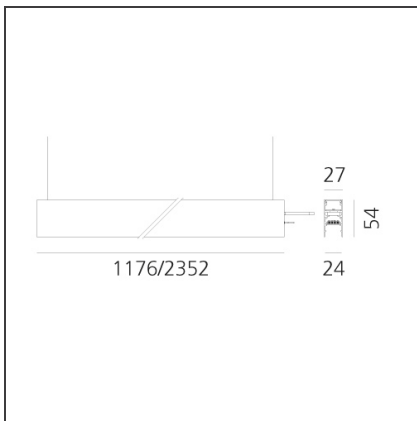

A.24 - Suspension Magnetic Track - Track + Indirect Emission - 2352mm - 3000K - Brushed Copper

IP20 Dimmerable:

DESIGN BY

Carlotta de Bevilacqua

DESCRIPTION

A.24 is an open platform. A single intelligent profile generates three light performances while following the architecture with continuity, freedom and exibility. It is a fluid system that harbours a patented optoelectronic technology.

TECHNICAL DRAWINGS

FEATURES

Article Code:	AQ40418	Series:	Indoor, 2018 Artemide Collection
Colour:	Brushed Copper		
Installation:	Ceiling, Suspension, Recessed		
Environment:	Indoor		

DIMENSIONS

Length:	cm 235.2
Width:	cm 2.7
Height:	cm 5.4
Weight:	kg 2.7