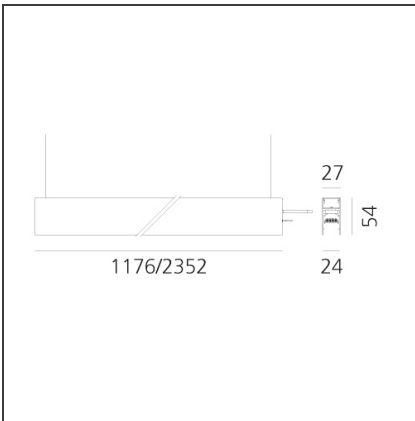

TECHNICAL DRAWINGS

FEATURES

Article Code:	AQ40715	Series:	Indoor, 2018 Artemide Collection
Colour:	Brushed Silver		
Installation:	Ceiling, Suspension, Recessed		
Environment:	Indoor		

DIMENSIONS

Length:	cm 235.2
Width:	cm 2.7
Height:	cm 5.4
Weight:	kg 2.7

INCLUDED SOURCES

Category:	LED	Color temperature (K):	2700K
Number:	1	CRI:	80
Watt:	33W		
Type:	0		

LUMINAIRE

Watt:	33W	Delivered lumens output (lm):	3004lm
		CCT:	2700K
		CRI:	80
		Dimmable Typology:	Dali

Notes

Each linear, angle and curved elements are provided with mechanical and electrical joints and installation accessories. End caps have to be ordered separately. 1 suspension cable is also included. Depending on the driver, the product can be undimmable or dimmable DALI.