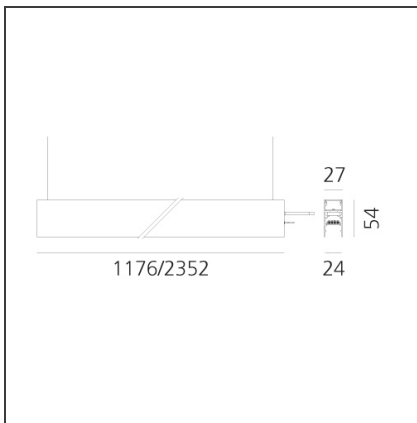

A.24 - Suspension Magnetic Track - Track + Indirect Emission - 2352mm - 2700K - Brushed Copper

IP20 Dimmerable:

DESIGN BY

Carlotta de Bevilacqua

DESCRIPTION

A.24 is an open platform. A single intelligent profile generates three light performances while following the architecture with continuity, freedom and exibility. It is a fluid system that harbours a patented optoelectronic technology.

TECHNICAL DRAWINGS

FEATURES

Article Code:	AQ40718	Series:	Indoor, 2018 Artemide Collection
Colour:	Brushed Copper		
Installation:	Ceiling, Suspension, Recessed		
Environment:	Indoor		

DIMENSIONS

Length:	cm 235.2
Width:	cm 2.7
Height:	cm 5.4
Weight:	kg 2.7