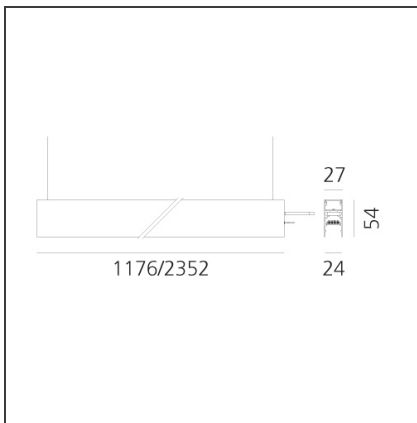

A.24 - Suspension Magnetic Track - Track + Indirect Emission - 1176mm - 4000K - Black

IP20 Dimmerable:

DESIGN BY

Carlotta de Bevilacqua

DESCRIPTION

A.24 is an open platform. A single intelligent profile generates three light performances while following the architecture with continuity, freedom and exibility. It is a fluid system that harbours a patented optoelectronic technology.

TECHNICAL DRAWINGS

FEATURES

Article Code:	AQ40304	Series:	Indoor, 2018 Artemide Collection
Colour:	Black		
Installation:	Ceiling, Suspension, Recessed		
Environment:	Indoor		

DIMENSIONS

Length:	cm 117.6
Width:	cm 2.7
Height:	cm 5.4
Weight:	kg 1.7