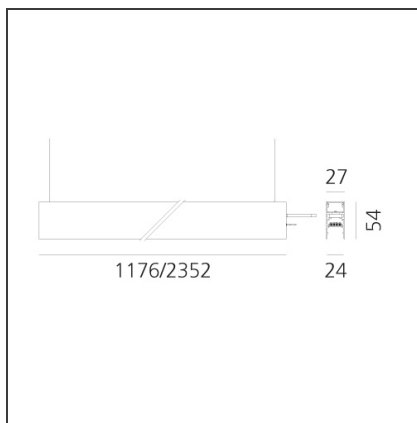

TECHNICAL DRAWINGS

FEATURES

Article Code:	AQ40201	Series:	Indoor, 2018 Artemide Collection
Colour:	White		
Installation:	Ceiling, Suspension, Recessed		
Environment:	Indoor		

DIMENSIONS

Length:	cm 117.6
Width:	cm 2.7
Height:	cm 5.4
Weight:	kg 1.7

INCLUDED SOURCES

Category:	LED	Color temperature (K):	3000K
Number:	1	CRI:	80
Watt:	16W		
Type:	0		

LUMINAIRE

Watt:	16W	Delivered lumens output (lm):	1525lm
		CCT:	3000K
		Efficiency:	67%
		Efficacy:	95.28lm/W
		CRI:	80
		Dimmable Typology:	Dali

Notes

Each linear, angle and curved elements are provided with mechanical and electrical joints and installation accessories. End caps have to be ordered separately. 1 suspension cable is also included. Depending on the driver, the product can be undimmable or dimmable DALI.