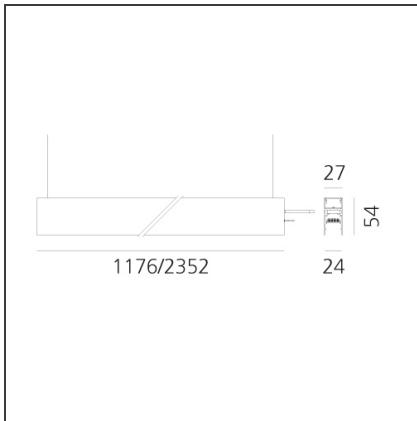

TECHNICAL DRAWINGS

FEATURES

Article Code:	AQ40218	Series:	Indoor, 2018 Artemide Collection
Colour:	Brushed Copper		
Installation:	Ceiling, Suspension, Recessed		
Environment:	Indoor		

DIMENSIONS

Length:	cm 117.6
Width:	cm 2.7
Height:	cm 5.4
Weight:	kg 1.7

INCLUDED SOURCES

Category:	LED	Color temperature (K):	3000K
Number:	1	CRI:	80
Watt:	16W		
Type:	0		

LUMINAIRE

Watt:	16W	Delivered lumens output (lm):	1524lm
		CCT:	3000K
		CRI:	80
		Dimmable Typology:	Dali

Notes

Each linear, angle and curved elements are provided with mechanical and electrical joints and installation accessories. End caps have to be ordered separately. 1 suspension cable is also included. Depending on the driver, the product can be undimmable or dimmable DALI.