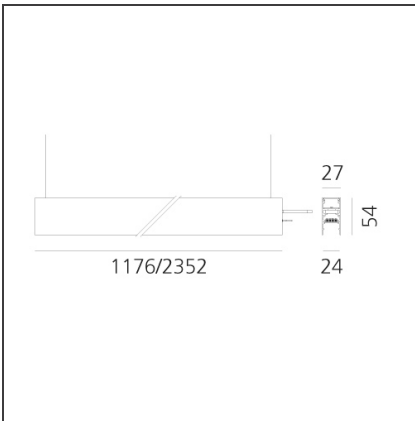

TECHNICAL DRAWINGS

FEATURES

Article Code:	AQ40204	Series:	Indoor, 2018 Artemide Collection
Colour:	Black		
Installation:	Ceiling, Suspension, Recessed		
Environment:	Indoor		

DIMENSIONS

Length:	cm 117.6
Width:	cm 2.7
Height:	cm 5.4
Weight:	kg 1.7

INCLUDED SOURCES

Category:	LED	Color temperature (K):	3000K
Number:	1	CRI:	80
Watt:	16W		
Type:	0		

LUMINAIRE

Watt:	16W	Delivered lumens output (lm):	1525lm
		CCT:	3000K
		Efficiency:	67%
		Efficacy:	95.28lm/W
		CRI:	80
		Dimmable Typology:	Dali

Notes

Each linear, angle and curved elements are provided with mechanical and electrical joints and installation accessories. End caps have to be ordered separately. 1 suspension cable is also included. Depending on the driver, the product can be undimmable or dimmable DALI.