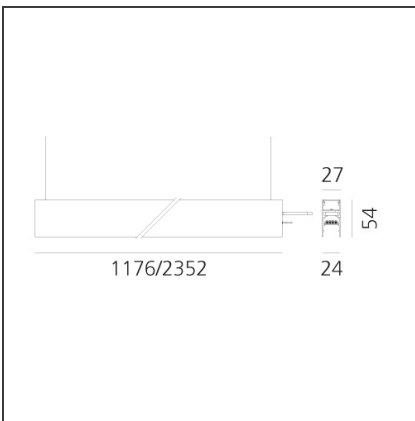

A.24 - Suspension Magnetic Track - Track + Indirect Emission - 1176mm - 2700K - White

IP20 Dimmerable:

DESIGN BY

Carlotta de Bevilacqua

DESCRIPTION

A.24 is an open platform. A single intelligent profile generates three light performances while following the architecture with continuity, freedom and exibility. It is a fluid system that harbours a patented optoelectronic technology.

TECHNICAL DRAWINGS

FEATURES

Article Code:	AQ40601	Series:	Indoor, 2018 Artemide Collection
Colour:	White		
Installation:	Ceiling, Suspension, Recessed		
Environment:	Indoor		

DIMENSIONS

Length:	cm 117.6
Width:	cm 2.7
Height:	cm 5.4
Weight:	kg 1.7