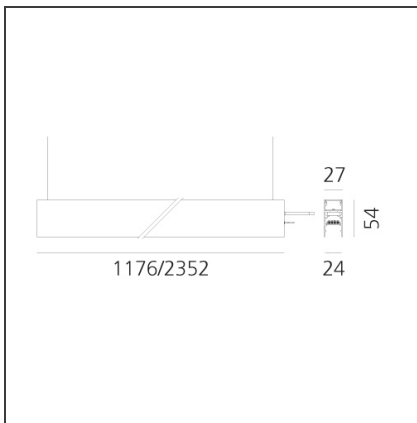

A.24 - Suspension Magnetic Track - Track + Indirect Emission - 1176mm - 2700K - Brushed Copper

IP20    Dimmerable: 

DESIGN BY

Carlotta de Bevilacqua

DESCRIPTION

A.24 is an open platform. A single intelligent profile generates three light performances while following the architecture with continuity, freedom and exibility. It is a fluid system that harbours a patented optoelectronic technology.

TECHNICAL DRAWINGS

FEATURES

Article Code:	AQ40618	Series:	Indoor, 2018 Artemide Collection
Colour:	Brushed Copper		
Installation:	Ceiling, Suspension, Recessed		
Environment:	Indoor		

DIMENSIONS

Length:	cm 117.6
Width:	cm 2.7
Height:	cm 5.4
Weight:	kg 1.7