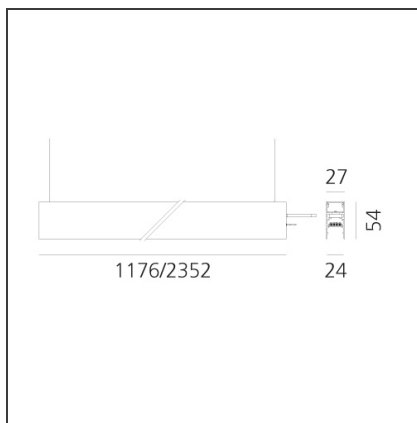

A.24 - Suspension Magnetic Track - Track + Indirect Emission - 1176mm - 2700K - Brushed Bronze

IP20 Dimmerable:

DESIGN BY

Carlotta de Bevilacqua

DESCRIPTION

A.24 is an open platform. A single intelligent profile generates three light performances while following the architecture with continuity, freedom and exibility. It is a fluid system that harbours a patented optoelectronic technology.

TECHNICAL DRAWINGS

FEATURES

Article Code:	AQ40620	Series:	Indoor, 2018 Artemide Collection
Colour:	Brushed Bronze		
Installation:	Ceiling, Suspension, Recessed		
Environment:	Indoor		

DIMENSIONS

Length:	cm 117.6
Width:	cm 2.7
Height:	cm 5.4
Weight:	kg 1.7