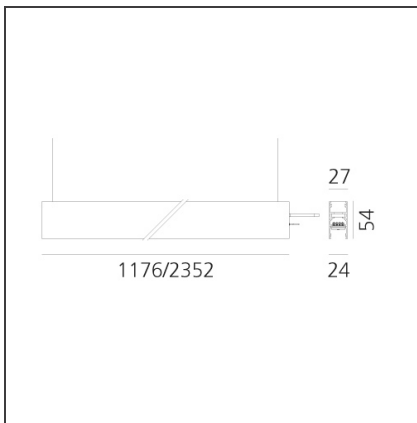

A.24 - Suspension Diffused Emission - Track - Direct Emission - 2352mm - 4000K - Brushed Copper

IP20 Dimmerable:

DESIGN BY

Carlotta de Bevilacqua

DESCRIPTION

TECHNICAL DRAWINGS

FEATURES

| | | | |
|----------------------|-------------------------------------|------------------|---------------------|
| Article Code: | AQ41318 | Series: | Indoor, 2018 |
| Colour: | Brushed Copper | Emission: | Artemide Collection |
| Installation: | Ceiling, Suspension, Wall, Recessed | | Direct |
| Environment: | Indoor | | |

DIMENSIONS

| | |
|------------------------|----------|
| Length: | cm 235.2 |
| Width: | cm 2.7 |
| Weight: | kg 2.7 |
| Recessed depth: | cm 5.4 |

INCLUDED SOURCES

| | | | |
|------------------|-----|-------------------------------|-----------------|
| Category: | LED | Color temperature (K): | 4000K |
| Number: | 1 | Color Tolerance: | MacAdam 2SDCM |
| Watt: | 66W | CRI: | 80 |
| Type: | 0 | Service Life: | L70 (6K) 50000h |

LUMINAIRE

| | | | |
|--------------|-----|--------------------------------------|--------|
| Watt: | 66W | Delivered lumens output (lm): | 6027lm |
| | | CCT: | 4000K |
| | | CRI: | 80 |

Notes

*Uses 2 DALI addresses. Each module, angle and curved elements are provided with mechanical and electrical joints and installation accessories. 1 suspension cable is also included. End caps have to be ordered separately. Opal diffusing screen has to be ordered separately. Depending on the driver, the product can be undimmable or dimmable DALI.