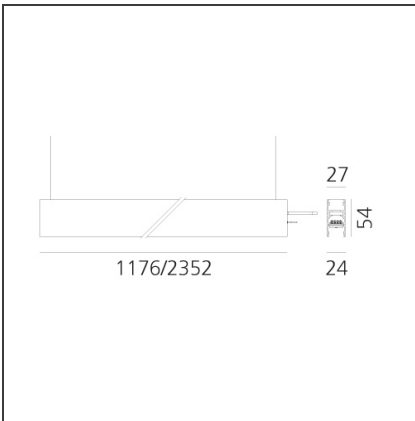

**A.24 - Suspension Diffused Emission - Track - Direct Emission - 2352mm - 3000K - Brushed Silver**

IP20 Dimmerable:

**DESIGN BY**

Carlotta de Bevilacqua

**DESCRIPTION**

**TECHNICAL DRAWINGS**

**FEATURES**

|                      |                                     |                  |                            |
|----------------------|-------------------------------------|------------------|----------------------------|
| <b>Article Code:</b> | AQ41215                             | <b>Series:</b>   | Indoor, 2018               |
| <b>Colour:</b>       | Brushed Silver                      | <b>Emission:</b> | Artemide Collection Direct |
| <b>Installation:</b> | Recessed, Wall, Suspension, Ceiling |                  |                            |
| <b>Environment:</b>  | Indoor                              |                  |                            |

**DIMENSIONS**

|                        |          |
|------------------------|----------|
| <b>Length:</b>         | cm 235.2 |
| <b>Width:</b>          | cm 2.7   |
| <b>Weight:</b>         | kg 2.7   |
| <b>Recessed depth:</b> | cm 5.4   |