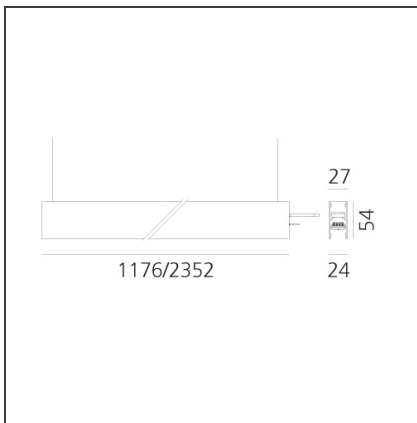

FEATURES

Article Code:	AQ41718	Series:	Indoor, 2018
Colour:	Brushed Copper	Emission:	Artemide Collection Direct
Installation:	Recessed, Wall, Suspension, Ceiling		
Environment:	Indoor		

DIMENSIONS

Length:	cm 235.2
Width:	cm 2.7
Weight:	kg 2.7
Recessed depth:	cm 5.4

INCLUDED SOURCES

Category:	LED	Color temperature (K):	2700K
Number:	1	Color Tolerance:	MacAdam 2SDCM
Watt:	66W	Service Life:	L70 (6K) 50000h
Type:	0		

LUMINAIRE

Watt:	66W	Delivered lumens output (lm):	5683lm
		CCT:	2700K
		CRI:	80

Notes

*Uses 2 DALI addresses. Each module, angle and curved elements are provided with mechanical and electrical joints and installation accessories. 1 suspension cable is also included. End caps have to be ordered separately. Opal diffusing screen has to be ordered separately.