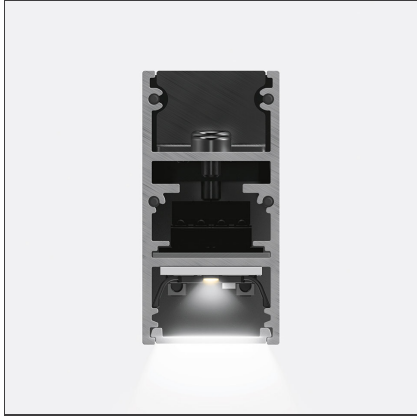

A.24 - Suspension Diffused Emission - Track - Direct Emission - 2352mm - 2700K - Black

IP20 Dimmerable:

DESIGN BY

Carlotta de Bevilacqua

TECHNICAL DRAWINGS

FEATURES

Article Code:	AQ41704	Series:	Indoor, 2018
Colour:	Black	Emission:	Artemide Collection Direct
Installation:	Ceiling, Suspension, Wall, Recessed		
Environment:	Indoor		

DIMENSIONS

Length:	cm 235.2
Width:	cm 2.7
Weight:	kg 2.7
Recessed depth:	cm 5.4

INCLUDED SOURCES

Category:	LED	Color temperature (K):	2700K
Number:	1	Color Tolerance:	MacAdam 2SDCM
Watt:	66W	Service Life:	L70 (6K) 50000h
Type:	0		

LUMINAIRE

Watt:	66W	Delivered lumens output (lm):	5683lm
		CCT:	2700K
		Efficiency:	64%
		Efficacy:	86.10lm/W
		CRI:	80

Notes

*Uses 2 DALI addresses. Each module, angle and curved elements are provided with mechanical and electrical joints and installation accessories. 1 suspension cable is also included. End caps have to be ordered separately. Opal diffusing screen has to be ordered separately. Depending on the driver, the product can be undimmable or dimmable DALI.

Suspension Accessories - Recessed Power Supply Kit For Suspension Modules (230VAC-48VDC 240W DALI) - White
AQ15401

240W Bare power supply + plug 230VAC-48VDC IP20 - Undimmable (for dimmable version to be combined with "DALI-Selv interface")
AQ18000