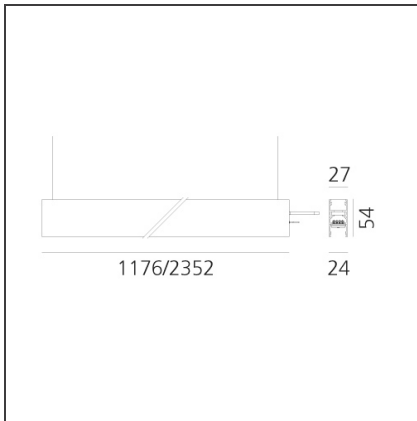

A.24 - Suspension Diffused Emission - Track - Direct Emission - 2352mm - 2700K - Black

IP20 Dimmerable:

DESIGN BY

Carlotta de Bevilacqua

TECHNICAL DRAWINGS

FEATURES

Article Code:	AQ41704	Series:	Indoor, 2018
Colour:	Black	Emission:	Artemide Collection Direct
Installation:	Ceiling, Suspension, Wall, Recessed		
Environment:	Indoor		

DIMENSIONS

Length:	cm 235.2
Width:	cm 2.7
Weight:	kg 2.7
Recessed depth:	cm 5.4

INCLUDED SOURCES

Category:	LED	Color temperature (K):	2700K
Number:	1	Color Tolerance:	MacAdam 2SDCM
Watt:	66W	Service Life:	L70 (6K) 50000h
Type:	0		

LUMINAIRE

Watt:	66W	Delivered lumens output (lm):	5683lm
		CCT:	2700K
		Efficiency:	64%
		Efficacy:	86.10lm/W
		CRI:	80

Notes

*Uses 2 DALI addresses. Each module, angle and curved elements are provided with mechanical and electrical joints and installation accessories. 1 suspension cable is also included. End caps have to be ordered separately. Opal diffusing screen has to be ordered separately. Depending on the driver, the product can be undimmable or dimmable DALI.