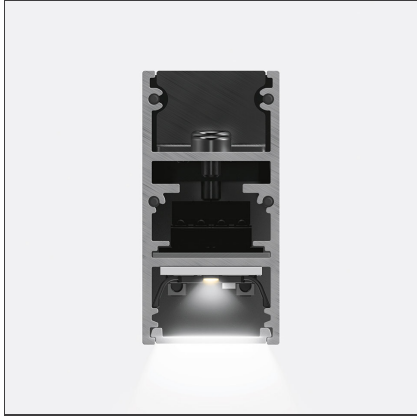

A.24 - Suspension Diffused Emission - Track - Direct Emission - 1176mm - 3000K - White

IP20 Dimmerable:

DESIGN BY

Carlotta de Bevilacqua

TECHNICAL DRAWINGS

FEATURES

Article Code:	AQ41001	Series:	Indoor, 2018
Colour:	White		Artemide Collection
Installation:	Recessed, Wall, Suspension, Ceiling	Emission:	Direct
Environment:	Indoor		

DIMENSIONS

Length:	cm 117.6
Width:	cm 2.7
Weight:	kg 1.7
Recessed depth:	cm 5.4

INCLUDED SOURCES

Category:	LED	Color temperature (K):	3000K
Number:	1	Color Tolerance:	MacAdam 2SDCM
Watt:	33W	Service Life:	L70 (6K) 50000h
Type:	0		

LUMINAIRE

Watt:	33W	Delivered lumens output (lm):	2884lm
		CCT:	3000K
		Efficiency:	64%
		Efficacy:	87.41lm/W
		CRI:	80

Notes

*Uses 1 DALI address. Each module, angle and curved elements are provided with mechanical and electrical joints and installation accessories. 1 suspension cable is also included. End caps have to be ordered separately. Opal diffusing screen has to be ordered separately.

A.24 - Suspension Accessories - Ceiling Power Supply Kit For Suspension Modules (230VAC-48VDC 240W DALI) - Black
AQ16104

A.24 - Remote Box Power Supply Kit - 313x243x57,5h - (230VAC-48VDC 240W DALI)
AQ16000