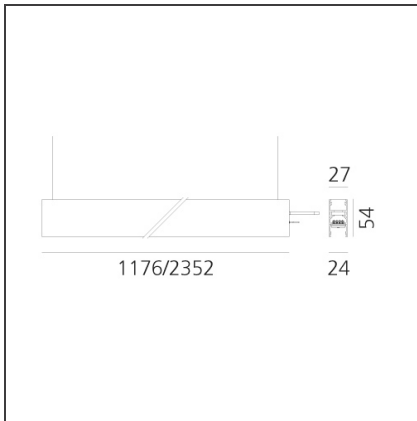

A.24 - Suspension Diffused Emission - Track - Direct Emission - 1176mm - 3000K - White

IP20 Dimmerable:

DESIGN BY

Carlotta de Bevilacqua

TECHNICAL DRAWINGS

FEATURES

Article Code:	AQ41001	Series:	Indoor, 2018
Colour:	White		Artemide Collection
Installation:	Recessed, Wall, Suspension, Ceiling	Emission:	Direct
Environment:	Indoor		

DIMENSIONS

Length:	cm 117.6
Width:	cm 2.7
Weight:	kg 1.7
Recessed depth:	cm 5.4

INCLUDED SOURCES

Category:	LED	Color temperature (K):	3000K
Number:	1	Color Tolerance:	MacAdam 2SDCM
Watt:	33W	Service Life:	L70 (6K) 50000h
Type:	0		

LUMINAIRE

Watt:	33W	Delivered lumens output (lm):	2884lm
		CCT:	3000K
		Efficiency:	64%
		Efficacy:	87.41lm/W
		CRI:	80

Notes

*Uses 1 DALI address. Each module, angle and curved elements are provided with mechanical and electrical joints and installation accessories. 1 suspension cable is also included. End caps have to be ordered separately. Opal diffusing screen has to be ordered separately.