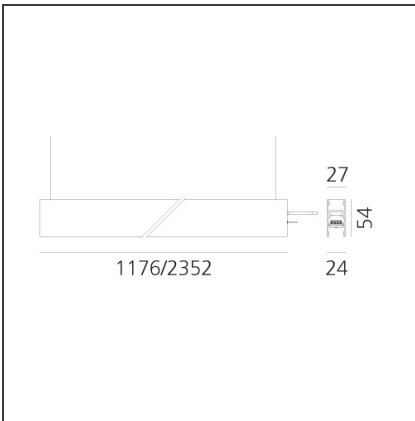

**A.24 - Suspension Diffused Emission - Track - Direct Emission - 1176mm - 3000K - Brushed Copper**

IP20 Dimmerable:

**DESIGN BY**

Carlotta de Bevilacqua

**DESCRIPTION**

**TECHNICAL DRAWINGS**

**FEATURES**

|                      |  |                  |                               |
|----------------------|--|------------------|-------------------------------|
| <b>Article Code:</b> | AQ41018                                | <b>Series:</b>   | Indoor, 2018                  |
| <b>Colour:</b>       | Brushed Copper                         | <b>Emission:</b> | Artemide Collection<br>Direct |
| <b>Installation:</b> | Recessed, Wall,<br>Suspension, Ceiling |                  |                               |
| <b>Environment:</b>  | Indoor                                 |                  |                               |

**DIMENSIONS**

|                        |          |
|------------------------|----------|
| <b>Length:</b>         | cm 117.6 |
| <b>Width:</b>          | cm 2.7   |
| <b>Weight:</b>         | kg 1.7   |
| <b>Recessed depth:</b> | cm 5.4   |