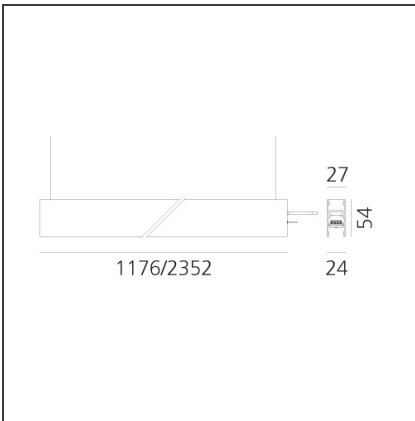

A.24 - Suspension Diffused Emission - Track - Direct Emission - 1176mm - 2700K - Brushed Silver

IP20 Dimmerable:

DESIGN BY

Carlotta de Bevilacqua

DESCRIPTION

TECHNICAL DRAWINGS

FEATURES

Article Code:	AQ41615	Series:	Indoor, 2018
Colour:	Brushed Silver		Artemide Collection
Installation:	Ceiling, Suspension, Wall, Recessed	Emission:	Direct
Environment:	Indoor		

DIMENSIONS

Length:	cm 117.6
Width:	cm 2.7
Weight:	kg 1.7
Recessed depth:	cm 5.4

INCLUDED SOURCES

Category:	LED	Color temperature (K):	2700K
Number:	1	Color Tolerance:	MacAdam 2SDCM
Watt:	33W	Service Life:	L70 (6K) 50000h
Type:	0		

LUMINAIRE

Watt:	33W	Delivered lumens output (lm):	2841lm
		CCT:	2700K
		CRI:	80

Notes

*Uses 1 DALI address. Each module, angle and curved elements are provided with mechanical and electrical joints and installation accessories. 1 suspension cable is also included. End caps have to be ordered separately. Opal diffusing screen has to be ordered separately. Depending on the driver, the product can be undimmable or dimmable DALI.