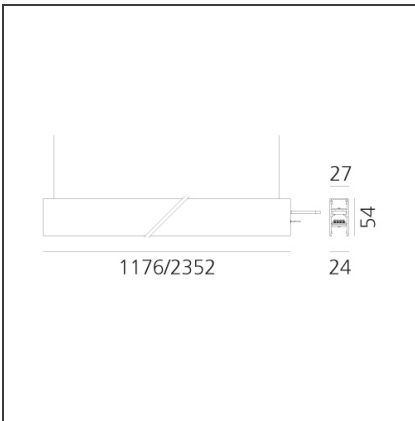

**A.24 - Suspension Diffused Emission - Track - Direct + Indirect Emission - 2352mm - 4000K - White**

IP20 Dimmerable: + -

**DESIGN BY**

Carlotta de Bevilacqua

**TECHNICAL DRAWINGS**

**FEATURES**

<b>Article Code:</b>	AQ46301	<b>Series:</b>	Indoor, 2018
<b>Colour:</b>	White		Artemide Collection
<b>Installation:</b>	Ceiling, Suspension, Wall, Recessed	<b>Emission:</b>	Direct
<b>Environment:</b>	Indoor		

**DIMENSIONS**

<b>Length:</b>	cm 235.2
<b>Width:</b>	cm 2.7
<b>Weight:</b>	kg 2.7
<b>Recessed depth:</b>	cm 5.4

**INCLUDED SOURCES**

<b>Category:</b>	LED	<b>Color temperature (K):</b>	4000K
<b>Number:</b>	1	<b>Color Tolerance:</b>	MacAdam 2SDCM
<b>Watt:</b>	54W	<b>CRI:</b>	80
<b>Type:</b>	0	<b>Service Life:</b>	L70 (6K) 50000h
<b>Category:</b>	LED	<b>Color temperature (K):</b>	4000K
<b>Number:</b>	1	<b>Color Tolerance:</b>	MacAdam 2SDCM
<b>Watt:</b>	66W	<b>CRI:</b>	80
<b>Type:</b>	0	<b>Service Life:</b>	L70 (6K) 50000h

**LUMINAIRE**

<b>Watt:</b>	66W + 32W	<b>Delivered lumens output (lm):</b>	6027lm + 3185lm
		<b>CCT:</b>	4000K
		<b>Efficiency:</b>	65%
		<b>Efficacy:</b>	94.01lm/W
		<b>CRI:</b>	80

**Notes**

\*Uses 3 DALI addresses. Each module, angle and curved elements are provided with mechanical and electrical joints and installation accessories. 1 suspension cable is also included. End caps have to be ordered separately. Opal diffusing screen has to be ordered separately. Depending on the driver, the product can be undimmable or dimmable DALI.