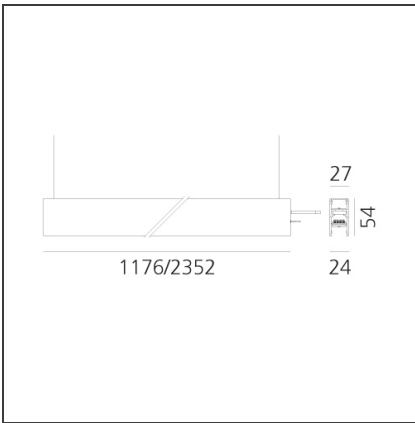

A.24 - Suspension Diffused Emission - Track - Direct + Indirect Emission - 2352mm - 4000K - Brushed Copper

IP20 Dimmerable:

DESIGN BY

Carlotta de Bevilacqua

DESCRIPTION

TECHNICAL DRAWINGS

FEATURES

Article Code:	AQ46318	Series:	Indoor, 2018
Colour:	Brushed Copper	Emission:	Artemide Collection Direct
Installation:	Ceiling, Suspension, Wall, Recessed		
Environment:	Indoor		

DIMENSIONS

Length:	cm 235.2
Width:	cm 2.7
Weight:	kg 2.7
Recessed depth:	cm 5.4

INCLUDED SOURCES

Category:	LED	Color temperature (K):	4000K
Number:	1	Color Tolerance:	MacAdam 2SDCM
Watt:	54W	CRI:	80
Type:	0	Service Life:	L70 (6K) 50000h
Category:	LED	Color temperature (K):	4000K
Number:	1	Color Tolerance:	MacAdam 2SDCM
Watt:	66W	CRI:	80
Type:	0	Service Life:	L70 (6K) 50000h

LUMINAIRE

Watt:	66W + 32W	Delivered lumens output (lm):	6027lm + 3185lm
		CCT:	4000K
		CRI:	80

Notes

*Uses 3 DALI addresses. Each module, angle and curved elements are provided with mechanical and electrical joints and installation accessories. 1 suspension cable is also included. End caps have to be ordered separately. Opal diffusing screen has to be ordered separately. Depending on the driver, the product can be undimmable or dimmable DALI.