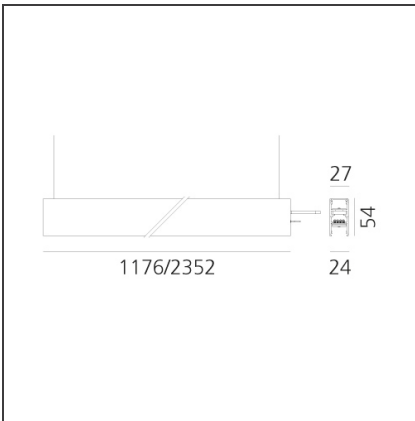

A.24 - Suspension Diffused Emission - Track - Direct + Indirect Emission - 2352mm - 3000K - Brushed Copper

IP20 Dimmerable:

DESIGN BY

Carlotta de Bevilacqua

DESCRIPTION

TECHNICAL DRAWINGS

FEATURES

Article Code:	AQ46218	Series:	Indoor, 2018
Colour:	Brushed Copper	Emission:	Artemide Collection Direct
Installation:	Ceiling, Suspension, Wall, Recessed		
Environment:	Indoor		

DIMENSIONS

Length:	cm 235.2
Width:	cm 2.7
Weight:	kg 2.7
Recessed depth:	cm 5.4

INCLUDED SOURCES

Category:	LED	Color temperature (K):	3000K
Number:	1	Color Tolerance:	MacAdam 2SDCM
Watt:	32W	CRI:	80
Type:	0	Service Life:	L70 (6K) 50000h
Category:	LED	Color temperature (K):	3000K
Number:	1	Color Tolerance:	MacAdam 2SDCM
Watt:	66W	CRI:	80
Type:	0	Service Life:	L70 (6K) 50000h

LUMINAIRE

Watt:	66W + 32W	Delivered lumens output (lm):	5769lm + 3049lm
		CCT:	3000K
		CRI:	80

Notes

*Uses 3 DALI addresses. Each module, angle and curved elements are provided with mechanical and electrical joints and installation accessories. 1 suspension cable is also included. End caps have to be ordered separately. Opal diffusing screen has to be ordered separately. Depending on the driver, the product can be undimmable or dimmable DALI.