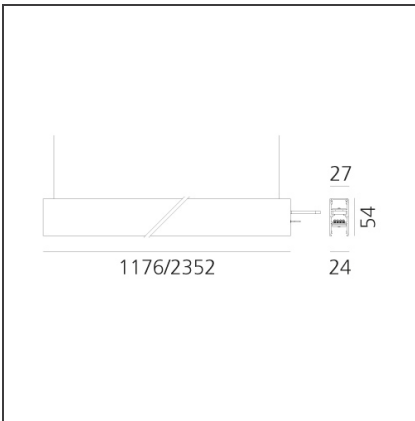

A.24 - Suspension Diffused Emission - Track - Direct + Indirect Emission - 2352mm - 3000K - Brushed Bronze

IP20 Dimmerable:

DESIGN BY

Carlotta de Bevilacqua

DESCRIPTION

TECHNICAL DRAWINGS

FEATURES

Article Code:	AQ46220	Series:	Indoor, 2018
Colour:	Brushed Bronze	Emission:	Artemide Collection Direct
Installation:	Recessed, Wall, Suspension, Ceiling		
Environment:	Indoor		

DIMENSIONS

Length:	cm 235.2
Width:	cm 2.7
Weight:	kg 2.7
Recessed depth:	cm 5.4

INCLUDED SOURCES

Category:	LED	Color temperature (K):	3000K
Number:	1	Color Tolerance:	MacAdam 2SDCM
Watt:	32W	CRI:	80
Type:	0	Service Life:	L70 (6K) 50000h
Category:	LED	Color temperature (K):	3000K
Number:	1	Color Tolerance:	MacAdam 2SDCM
Watt:	66W	CRI:	80
Type:	0	Service Life:	L70 (6K) 50000h

LUMINAIRE

Watt:	66W + 32W	Delivered lumens output (lm):	5769lm + 3049lm
		CCT:	3000K
		CRI:	80

Notes

*Uses 3 DALI addresses. Each module, angle and curved elements are provided with mechanical and electrical joints and installation accessories. 1 suspension cable is also included. End caps have to be ordered separately. Opal diffusing screen has to be ordered separately. Depending on the driver, the product can be undimmable or dimmable DALI.