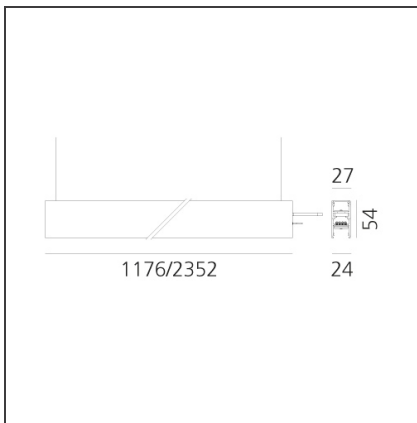

A.24 - Suspension Diffused Emission - Track - Direct + Indirect Emission - 2352mm - 2700K - White

IP20 Dimmerable: + -

DESIGN BY

Carlotta de Bevilacqua

TECHNICAL DRAWINGS

FEATURES

Article Code:	AQ46501	Series:	Indoor, 2018
Colour:	White	Emission:	Artemide Collection Direct
Installation:	Recessed, Wall, Suspension, Ceiling		
Environment:	Indoor		

DIMENSIONS

Length:	cm 235.2
Width:	cm 2.7
Weight:	kg 2.7
Recessed depth:	cm 5.4

INCLUDED SOURCES

Category:	LED	Color temperature (K):	2700K
Number:	1	Color Tolerance:	MacAdam 2SDCM
Watt:	66W	Service Life:	L70 (6K) 50000h
Type:	0		
Category:	LED	Color temperature (K):	2700K
Number:	1	Color Tolerance:	MacAdam 2SDCM
Watt:	32W	Service Life:	L70 (6K) 50000h
Type:	0		

LUMINAIRE

Watt:	98W	Delivered lumens output (lm):	8686lm
		CCT:	2700K
		Efficiency:	65%
		Efficacy:	88.64lm/W
		CRI:	80

Notes

*Uses 3 DALI addresses. Each module, angle and curved elements are provided with mechanical and electrical joints and installation accessories. 1 suspension cable is also included. End caps have to be ordered separately. Opal diffusing screen has to be ordered separately. Depending on the driver, the product can be undimmable or dimmable DALI.