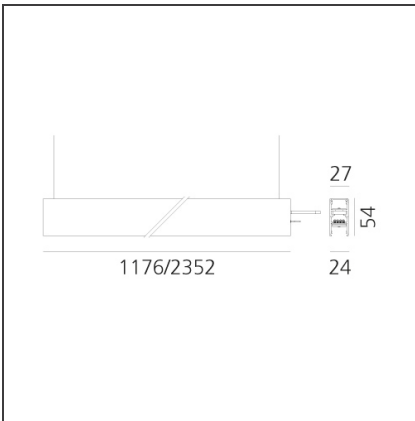

**A.24 - Suspension Diffused Emission - Track - Direct + Indirect Emission - 1176mm - 4000K - Brushed Silver**

IP20 Dimmerable:

**DESIGN BY**

Carlotta de Bevilacqua

**DESCRIPTION**

**TECHNICAL DRAWINGS**

**FEATURES**

**DIMENSIONS**

|                        |          |
|------------------------|----------|
| <b>Length:</b>         | cm 117.6 |
| <b>Width:</b>          | cm 2.7   |
| <b>Weight:</b>         | kg 1.7   |
| <b>Recessed depth:</b> | cm 5.4   |