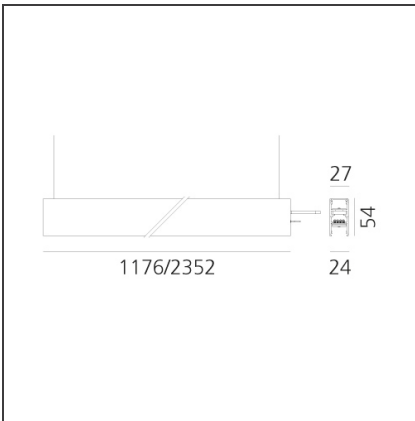

A.24 - Suspension Diffused Emission - Track - Direct + Indirect Emission - 1176mm - 4000K - Brushed Bronze

IP20 Dimmerable:

DESIGN BY

Carlotta de Bevilacqua

DESCRIPTION

TECHNICAL DRAWINGS

FEATURES

Article Code:	AQ46120	Series:	Indoor, 2018
Colour:	Brushed Bronze		Artemide Collection
Installation:	Recessed, Wall, Suspension, Ceiling	Emission:	Direct
Environment:	Indoor		

DIMENSIONS

Length:	cm 117.6
Width:	cm 2.7
Weight:	kg 1.7
Recessed depth:	cm 5.4

INCLUDED SOURCES

Category:	LED	Color temperature (K):	4000K
Number:	1	Color Tolerance:	MacAdam 2SDCM
Watt:	16W	CRI:	80
Type:	0	Service Life:	L70 (6K) 50000h
Category:	LED	Color temperature (K):	4000K
Number:	1	Color Tolerance:	MacAdam 2SDCM
Watt:	33W	CRI:	80
Type:	0	Service Life:	L70 (6K) 50000h

LUMINAIRE

Watt:	33W + 16W	Delivered lumens output (lm):	3013lm + 1593lm
		CCT:	4000K
		CRI:	80

Notes

*Uses 2 DALI addresses. Each module, angle and curved elements are provided with mechanical and electrical joints and installation accessories. 1 suspension cable is also included. End caps have to be ordered separately. Opal diffusing screen has to be ordered separately. Depending on the driver, the product can be undimmable or dimmable DALI.