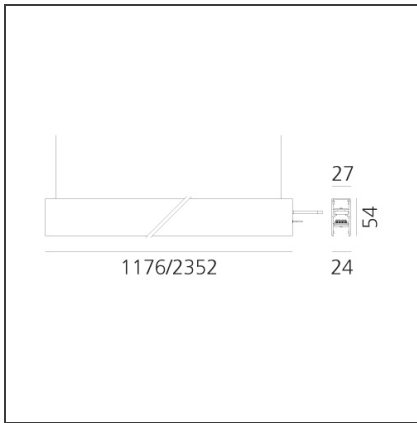

A.24 - Suspension Diffused Emission - Track - Direct + Indirect Emission - 1176mm - 2700K - White

IP20 Dimmerable:

DESIGN BY

Carlotta de Bevilacqua

TECHNICAL DRAWINGS

FEATURES

Article Code:	AQ46401	Series:	Indoor, 2018 Artemide Collection
Colour:	White	Emission:	Direct
Installation:	Recessed, Wall, Suspension, Ceiling		
Environment:	Indoor		

DIMENSIONS

Length:	cm 117.6
Width:	cm 2.7
Weight:	kg 1.7
Recessed depth:	cm 5.4

INCLUDED SOURCES

Category:	LED	Color temperature (K):	2700K
Number:	1	Color Tolerance:	MacAdam 2SDCM
Watt:	33W	Service Life:	L70 (6K) 50000h
Type:	0		
Category:	LED	Color temperature (K):	2700K
Number:	1	Color Tolerance:	MacAdam 2SDCM
Watt:	16W	Service Life:	L70 (6K) 50000h
Type:	0		

LUMINAIRE

Watt:	49W	Delivered lumens output (lm):	4343lm
		CCT:	2700K
		Efficiency:	65%
		Efficacy:	88.64lm/W
		CRI:	80

Notes

*Uses 2 DALI addresses. Each module, angle and curved elements are provided with mechanical and electrical joints and installation accessories. 1 suspension cable is also included. End caps have to be ordered separately. Opal diffusing screen has to be ordered separately.