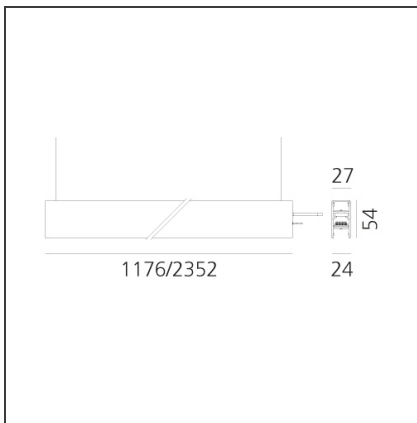

A.24 - Suspension Diffused Emission - Track - Direct + Indirect Emission - 1176mm - 2700K - Brushed Bronze

IP20 Dimmerable:

DESIGN BY

Carlotta de Bevilacqua

DESCRIPTION

TECHNICAL DRAWINGS

FEATURES

Article Code:	AQ46420	Series:	Indoor, 2018
Colour:	Brushed Bronze	Emission:	Artemide Collection Direct
Installation:	Recessed, Wall, Suspension, Ceiling		
Environment:	Indoor		

DIMENSIONS

Length:	cm 117.6
Width:	cm 2.7
Weight:	kg 1.7
Recessed depth:	cm 5.4

INCLUDED SOURCES

Category:	LED	Color temperature (K):	2700K
Number:	1	Color Tolerance:	MacAdam 2SDCM
Watt:	33W	Service Life:	L70 (6K) 50000h
Type:	0		
Category:	LED	Color temperature (K):	2700K
Number:	1	Color Tolerance:	MacAdam 2SDCM
Watt:	16W	Service Life:	L70 (6K) 50000h
Type:	0		

LUMINAIRE

Watt:	33W + 16W	Delivered lumens output (lm):	4343lm
		CCT:	2700K
		CRI:	80

Notes

*Uses 2 DALI addresses. Each module, angle and curved elements are provided with mechanical and electrical joints and installation accessories. 1 suspension cable is also included. End caps have to be ordered separately. Opal diffusing screen has to be ordered separately. Depending on the driver, the product can be undimmable or dimmable DALI.