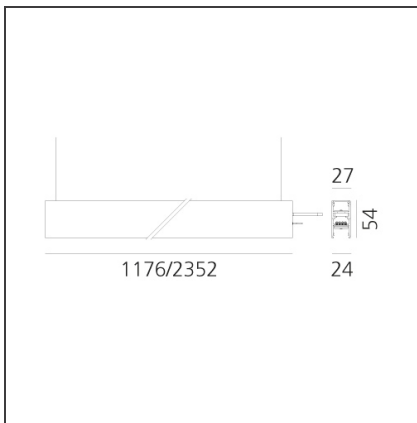

**A.24 - Suspension Diffused Emission - Track - Direct + Indirect Emission - 1176mm - 2700K - Black**

IP20 Dimmerable:

**DESIGN BY**

Carlotta de Bevilacqua

**TECHNICAL DRAWINGS**

**FEATURES**

<b>Article Code:</b>	AQ46404	<b>Series:</b>	Indoor, 2018
<b>Colour:</b>	Black	<b>Emission:</b>	Artemide Collection Direct
<b>Installation:</b>	Recessed, Wall, Suspension, Ceiling		
<b>Environment:</b>	Indoor		

**DIMENSIONS**

<b>Length:</b>	cm 117.6
<b>Width:</b>	cm 2.7
<b>Weight:</b>	kg 1.7
<b>Recessed depth:</b>	cm 5.4

**INCLUDED SOURCES**

<b>Category:</b>	LED	<b>Color temperature (K):</b>	2700K
<b>Number:</b>	1	<b>Color Tolerance:</b>	MacAdam 2SDCM
<b>Watt:</b>	33W	<b>Service Life:</b>	L70 (6K) 50000h
<b>Type:</b>	0		
<b>Category:</b>	LED	<b>Color temperature (K):</b>	2700K
<b>Number:</b>	1	<b>Color Tolerance:</b>	MacAdam 2SDCM
<b>Watt:</b>	16W	<b>Service Life:</b>	L70 (6K) 50000h
<b>Type:</b>	0		

**LUMINAIRE**

<b>Watt:</b>	49W	<b>Delivered lumens output (lm):</b>	4343lm
		<b>CCT:</b>	2700K
		<b>Efficiency:</b>	65%
		<b>Efficacy:</b>	88.64lm/W
		<b>CRI:</b>	80

**Notes**

\*Uses 2 DALI addresses. Each module, angle and curved elements are provided with mechanical and electrical joints and installation accessories. 1 suspension cable is also included. End caps have to be ordered separately. Opal diffusing screen has to be ordered separately. Depending on the driver, the product can be undimmable or dimmable DALI.