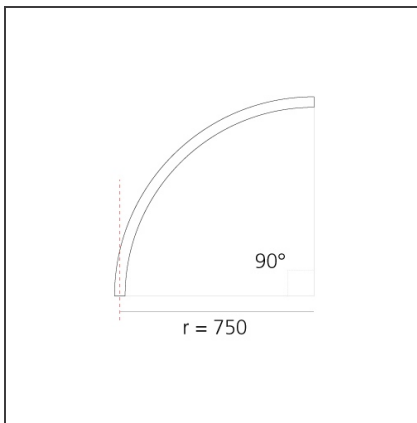

A.24 - Suspension Diffused Emission - Curved Elements - R=750mm - $\alpha=90^\circ$ - 4000K - Brushed Copper

IP20 Dimmerable: + -

DESIGN BY

Carlotta de Bevilacqua

DESCRIPTION

TECHNICAL DRAWINGS

FEATURES

Article Code:	AQ73218	Series:	Indoor, 2018
Colour:	Brushed Copper	Emission:	Artemide Collection Direct
Installation:	Recessed, Wall, Suspension, Ceiling		
Environment:	Indoor		

DIMENSIONS

Width:	cm 2.7
Recessed depth:	cm 5.4

INCLUDED SOURCES

Category:	LED	Color temperature (K):	4000K
Number:	1	Color Tolerance:	MacAdam 2SDCM
Watt:	33W	CRI:	80
Type:	0	Service Life:	L70 (6K) 50000h