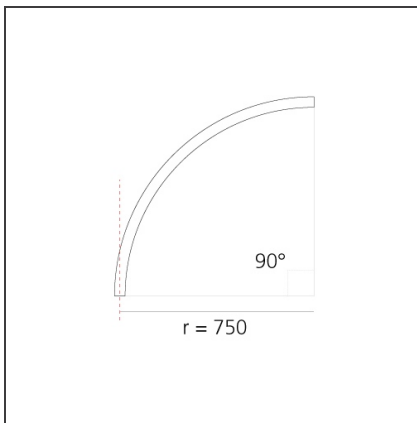

TECHNICAL DRAWINGS

FEATURES

Article Code:	AQ73204	Series:	Indoor, 2018
Colour:	Black		Artemide Collection
Installation:	Recessed, Wall, Suspension, Ceiling	Emission:	Direct
Environment:	Indoor		

DIMENSIONS

Width:	cm 2.7
Recessed depth:	cm 5.4

INCLUDED SOURCES

Category:	LED	Color temperature (K):	4000K
Number:	1	Color Tolerance:	MacAdam 2SDCM
Watt:	33W	CRI:	80
Type:	0	Service Life:	L70 (6K) 50000h

LUMINAIRE

Watt:	34W	Delivered lumens output (lm):	2374lm
		CCT:	4000K
		CRI:	80

Notes

*Uses 1 DALI address. Each module, angle and curved elements are provided with mechanical and electrical joints and installation accessories. 1 suspension cable is also included. End caps have to be ordered separately. Opal diffusing screen has to be ordered separately. Depending on the driver, the product can be undimmable or dimmable DALI.