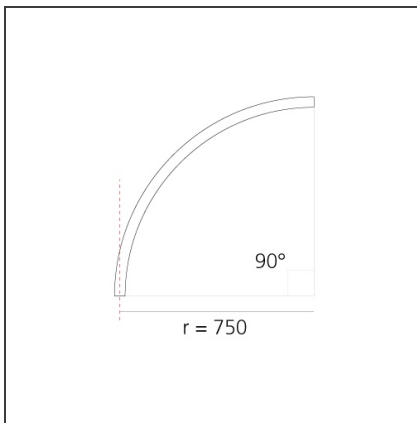

A.24 - Suspension Diffused Emission - Curved Elements - R=750mm - $\alpha=90^\circ$ - 2700K - White

IP20    Dimmerable: 

DESIGN BY

Carlotta de Bevilacqua

DESCRIPTION

TECHNICAL DRAWINGS

FEATURES

Article Code:	AQ73701	Series:	Indoor, 2018
Colour:	White		Artemide Collection
Installation:	Ceiling, Suspension, Wall, Recessed	Emission:	Direct
Environment:	Indoor		

DIMENSIONS

Width:	cm 2.7
Recessed depth:	cm 5.4

INCLUDED SOURCES

Category:	LED	Color temperature (K):	2700K
Number:	1	Color Tolerance:	MacAdam 2SDCM
Watt:	34W	Service Life:	L70 (6K) 50000h
Type:	0		

LUMINAIRE