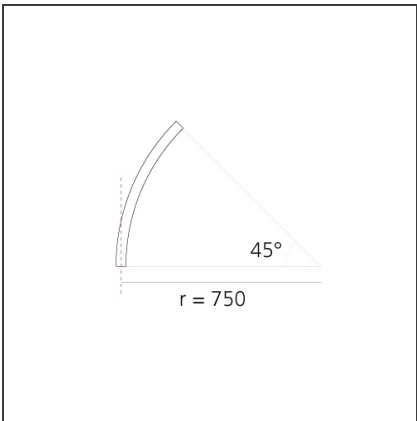

FEATURES

Article Code:	AQ72204	Series:	Indoor, 2018 Artemide Collection
Colour:	Black	Emission:	Direct
Installation:	Recessed, Wall, Suspension, Ceiling		
Environment:	Indoor		

DIMENSIONS

Width:	cm 2.7
Recessed depth:	cm 5.4

INCLUDED SOURCES

Category:	LED	Color temperature (K):	4000K
Number:	1	Color Tolerance:	MacAdam 2SDCM
Watt:	17W	Service Life:	L70 (6K) 50000h
Type:	0		
Class:	A		

LUMINAIRE

Watt:	17W	Delivered lumens output (lm):	1187lm
		CCT:	4000K
		CRI:	80

Notes

*Uses 1 DALI address. Each module, angle and curved elements are provided with mechanical and electrical joints and installation accessories. 1 suspension cable is also included. End caps have to be ordered separately. Opal diffusing screen has to be ordered separately.