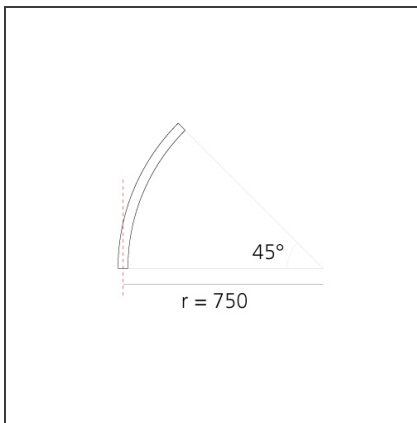

FEATURES

Article Code:	AQ72118	Series:	Indoor, 2018 Artemide Collection
Colour:	Brushed Copper	Emission:	Direct
Installation:	Ceiling, Suspension, Wall, Recessed		
Environment:	Indoor		

DIMENSIONS

Width:	cm 2.7
Recessed depth:	cm 5.4

INCLUDED SOURCES

Category:	LED	Color temperature (K):	3000K
Number:	1	Color Tolerance:	MacAdam 2SDCM
Watt:	17W	Service Life:	L70 (6K) 50000h
Type:	0		
Class:	A		

LUMINAIRE

Watt:	17W	Delivered lumens output (lm):	1187lm
		CCT:	3000K
		CRI:	80

Notes

*Uses 1 DALI address. Each module, angle and curved elements are provided with mechanical and electrical joints and installation accessories. 1 suspension cable is also included. End caps have to be ordered separately. Opal diffusing screen has to be ordered separately. Depending on the driver, the product can be undimmable or dimmable DALI.