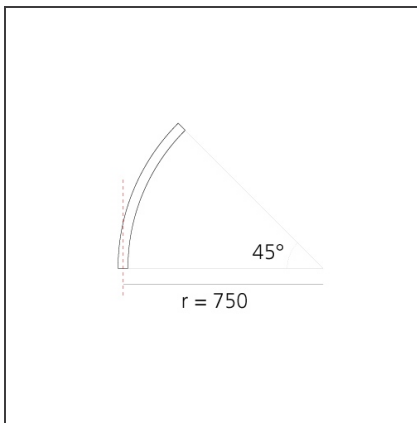

TECHNICAL DRAWINGS

FEATURES

Article Code:	AQ72701	Series:	Indoor, 2018 Artemide Collection
Colour:	White	Emission:	Direct
Installation:	Ceiling, Suspension, Wall, Recessed		
Environment:	Indoor		

DIMENSIONS

Width:	cm 2.7
Recessed depth:	cm 5.4

INCLUDED SOURCES

Category:	LED	Color temperature (K):	2700K
Number:	1	Color Tolerance:	MacAdam 2SDCM
Watt:	17W	Service Life:	L70 (6K) 50000h
Type:	0		

LUMINAIRE

Watt:	17W	Delivered lumens output (lm):	1187lm
		CCT:	2700K
		CRI:	80

Notes

*Uses 1 DALI address. Each module, angle and curved elements are provided with mechanical and electrical joints and installation accessories. 1 suspension cable is also included. End caps have to be ordered separately. Opal diffusing screen has to be ordered separately. Depending on the driver, the product can be undimmable or dimmable DALI.