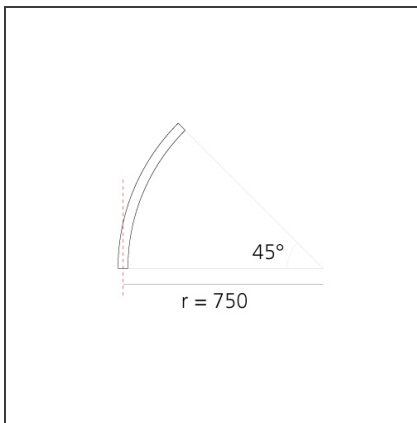

FEATURES

Article Code:	AQ72720	Series:	Indoor, 2018
Colour:	Brushed Bronze		Artemide Collection
Installation:	Ceiling, Suspension, Wall, Recessed	Emission:	Direct
Environment:	Indoor		

DIMENSIONS

Width:	cm 2.7
Recessed depth:	cm 5.4

INCLUDED SOURCES

Category:	LED	Color temperature (K):	2700K
Number:	1	Color Tolerance:	MacAdam 2SDCM
Watt:	17W	Service Life:	L70 (6K) 50000h
Type:	0		

LUMINAIRE

Watt:	17W	Delivered lumens output (lm):	1187lm
		CCT:	2700K
		CRI:	80

Notes

*Uses 1 DALI address. Each module, angle and curved elements are provided with mechanical and electrical joints and installation accessories. 1 suspension cable is also included. End caps have to be ordered separately. Opal diffusing screen has to be ordered separately. Depending on the driver, the product can be undimmable or dimmable DALI.