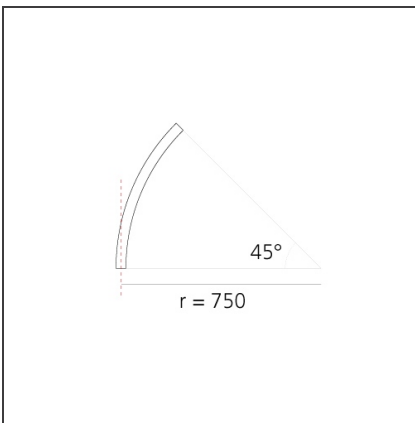

TECHNICAL DRAWINGS

FEATURES

Article Code:	AQ72704	Series:	Indoor, 2018
Colour:	Black	Emission:	Artemide Collection Direct
Installation:	Recessed, Wall, Suspension, Ceiling		
Environment:	Indoor		

DIMENSIONS

Width:	cm 2.7
Recessed depth:	cm 5.4

INCLUDED SOURCES

Category:	LED	Color temperature (K):	2700K
Number:	1	Color Tolerance:	MacAdam 2SDCM
Watt:	17W	Service Life:	L70 (6K) 50000h
Type:	0		

LUMINAIRE

Watt:	17W	Delivered lumens output (lm):	1187lm
		CCT:	2700K
		CRI:	80

Notes

*Uses 1 DALI address. Each module, angle and curved elements are provided with mechanical and electrical joints and installation accessories. 1 suspension cable is also included. End caps have to be ordered separately. Opal diffusing screen has to be ordered separately.