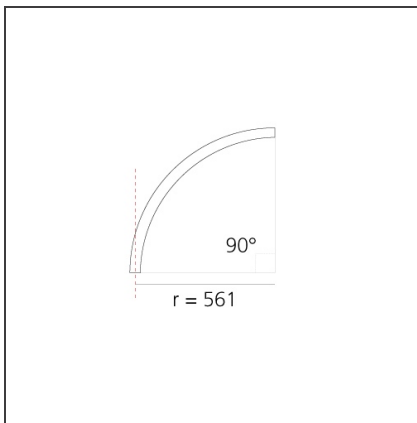

FEATURES

Article Code:	AQ71215	Series:	Indoor, 2018
Colour:	Brushed Silver	Emission:	Artemide Collection Direct
Installation:	Ceiling, Suspension, Wall, Recessed		
Environment:	Indoor		

DIMENSIONS

Width:	cm 2.7
Recessed depth:	cm 5.4

INCLUDED SOURCES

Category:	LED	Color temperature (K):	4000K
Number:	1	Color Tolerance:	MacAdam 2SDCM
Watt:	25W	CRI:	80
Type:	0	Service Life:	L70 (6K) 50000h

LUMINAIRE

Watt:	25W	Delivered lumens output (lm):	1781lm
		CCT:	4000K
		CRI:	80

Notes

*Uses 1 DALI address. Each module, angle and curved elements are provided with mechanical and electrical joints and installation accessories. 1 suspension cable is also included. End caps have to be ordered separately. Opal diffusing screen has to be ordered separately. Depending on the driver, the product can be undimmable or dimmable DALI.