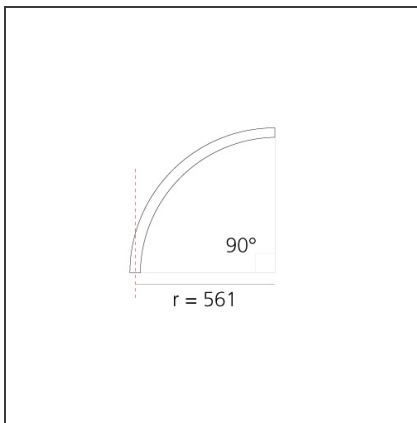

TECHNICAL DRAWINGS

FEATURES

Article Code:	AQ71204	Series:	Indoor, 2018
Colour:	Black	Emission:	Artemide Collection Direct
Installation:	Recessed, Wall, Suspension, Ceiling		
Environment:	Indoor		

DIMENSIONS

Width:	cm 2.7
Recessed depth:	cm 5.4

INCLUDED SOURCES

Category:	LED	Color temperature (K):	4000K
Number:	1	Color Tolerance:	MacAdam 2SDCM
Watt:	25W	CRI:	80
Type:	0	Service Life:	L70 (6K) 50000h

LUMINAIRE

Watt:	25W	Delivered lumens output (lm):	1781lm
		CCT:	4000K
		CRI:	80

Notes

*Uses 1 DALI address. Each module, angle and curved elements are provided with mechanical and electrical joints and installation accessories. 1 suspension cable is also included. End caps have to be ordered separately. Opal diffusing screen has to be ordered separately. Depending on the driver, the product can be undimmable or dimmable DALI.