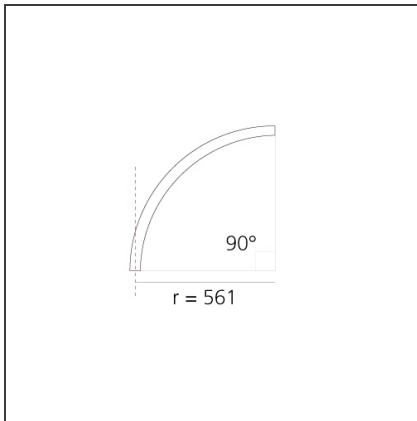

TECHNICAL DRAWINGS

FEATURES

Article Code:	AQ71101	Series:	Indoor, 2018 Artemide Collection
Colour:	White	Emission:	Direct
Installation:	Ceiling, Suspension, Wall, Recessed		
Environment:	Indoor		

DIMENSIONS

Width:	cm 2.7
Recessed depth:	cm 5.4

INCLUDED SOURCES

Category:	LED	Color temperature (K):	3000K
Number:	1	Color Tolerance:	MacAdam 2SDCM
Watt:	25W	CRI:	80
Type:	0	Service Life:	L70 (6K) 50000h

LUMINAIRE

Watt:	25W	Delivered lumens output (lm):	1781lm
		CCT:	3000K
		CRI:	80

Notes

*Uses 1 DALI address. Each module, angle and curved elements are provided with mechanical and electrical joints and installation accessories. 1 suspension cable is also included. End caps have to be ordered separately. Opal diffusing screen has to be ordered separately. Depending on the driver, the product can be undimmable or dimmable DALI.