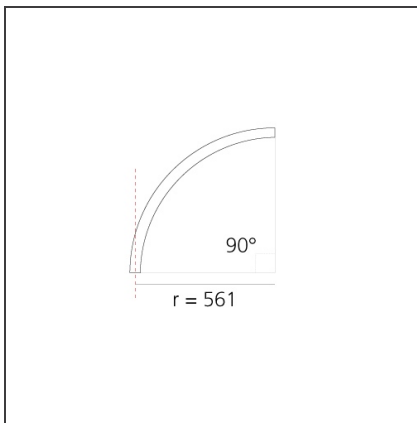

TECHNICAL DRAWINGS

FEATURES

Article Code:	AQ71701	Series:	Indoor, 2018
Colour:	White		Artemide Collection
Installation:	Ceiling, Suspension, Wall, Recessed	Emission:	Direct
Environment:	Indoor		

DIMENSIONS

Width:	cm 2.7
Recessed depth:	cm 5.4

INCLUDED SOURCES

Category:	LED	Color temperature (K):	2700K
Number:	1	Color Tolerance:	MacAdam 2SDCM
Watt:	25W	Service Life:	L70 (6K) 50000h
Type:	0		

LUMINAIRE

Watt:	25W	Delivered lumens output (lm):	1781lm
		CCT:	2700K
		CRI:	80

Notes

*Uses 1 DALI address. Each module, angle and curved elements are provided with mechanical and electrical joints and installation accessories. 1 suspension cable is also included. End caps have to be ordered separately. Opal diffusing screen has to be ordered separately. Depending on the driver, the product can be undimmable or dimmable DALI.