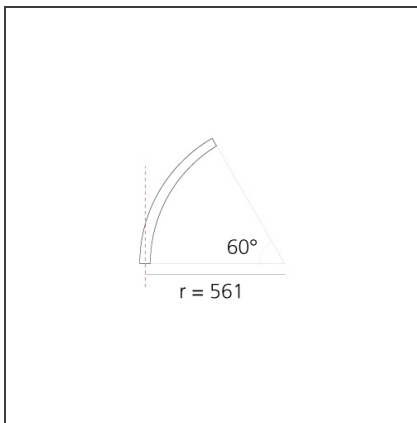

FEATURES

Article Code:	AQ70218	Series:	Indoor, 2018
Colour:	Brushed Copper	Emission:	Artemide Collection Direct
Installation:	Recessed, Wall, Suspension, Ceiling		
Environment:	Indoor		

DIMENSIONS

Width:	cm 2.7
Recessed depth:	cm 5.4

INCLUDED SOURCES

Category:	LED	Color temperature (K):	4000K
Number:	1	Color Tolerance:	MacAdam 2SDCM
Watt:	17W	Service Life:	L70 (6K) 50000h
Type:	0		
Class:	A		

LUMINAIRE

Watt:	17W	Delivered lumens output (lm):	1187lm
		CCT:	4000K
		CRI:	80

Notes

*Uses 1 DALI address. Each module, angle and curved elements are provided with mechanical and electrical joints and installation accessories. 1 suspension cable is also included. End caps have to be ordered separately. Opal diffusing screen has to be ordered separately. Depending on the driver, the product can be undimmable or dimmable DALI.