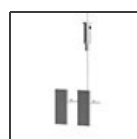

A.24 - Suspension Accessories - End Cap (2x) - Brushed Copper
AQ45118