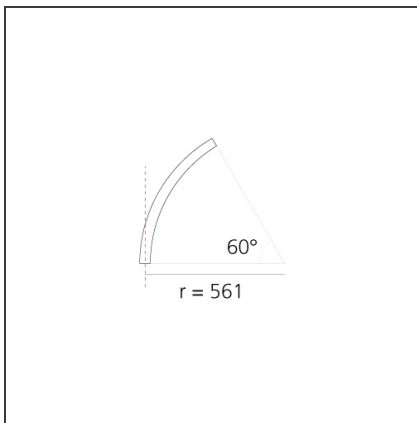

TECHNICAL DRAWINGS

FEATURES

Article Code:	AQ70104	Series:	Indoor, 2018
Colour:	Black	Emission:	Artemide Collection Direct
Installation:	Ceiling, Suspension, Wall, Recessed		
Environment:	Indoor		

DIMENSIONS

Width:	cm 2.7
Recessed depth:	cm 5.4

INCLUDED SOURCES

Category:	LED	Color temperature (K):	3000K
Number:	1	Color Tolerance:	MacAdam 2SDCM
Watt:	17W	Service Life:	L70 (6K) 50000h
Type:	0		
Class:	A		

LUMINAIRE

Watt:	17W	Delivered lumens output (lm):	1187lm
		CCT:	3000K
		CRI:	80

Notes

*Uses 1 DALI address. Each module, angle and curved elements are provided with mechanical and electrical joints and installation accessories. 1 suspension cable is also included. End caps have to be ordered separately. Opal diffusing screen has to be ordered separately. Depending on the driver, the product can be undimmable or dimmable DALI.