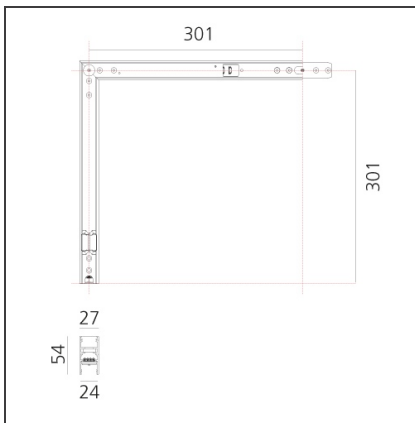

FEATURES

Article Code:	AQ41520	Series:	Indoor, 2018
Colour:	Brushed Bronze	Emission:	Artemide Collection Direct
Installation:	Recessed, Wall, Suspension, Ceiling		
Environment:	Indoor		

DIMENSIONS

Length:	cm 31.5
Width:	cm 31.5
Weight:	kg 0.9
Recessed depth:	cm 5.4

INCLUDED SOURCES

Category:	LED	Color temperature (K):	4000K
Number:	1	Color Tolerance:	MacAdam 2SDCM
Watt:	16W	Service Life:	L70 (6K) 50000h
Type:	0		

LUMINAIRE

Watt:	16W	Delivered lumens output (lm):	1506lm
		CCT:	4000K
		CRI:	80

Notes

*Uses 1 DALI address. Each module, angle and curved elements are provided with mechanical and electrical joints and installation accessories. 1 suspension cable is also included. End caps have to be ordered separately. Opal diffusing screen has to be ordered separately.