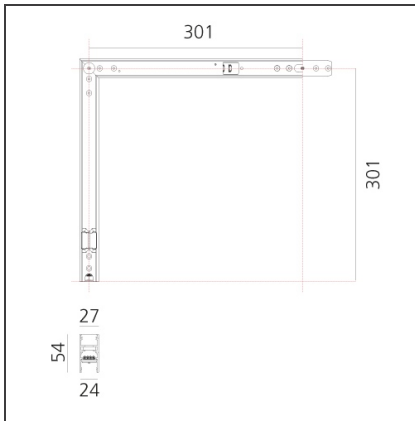

TECHNICAL DRAWINGS

FEATURES

Article Code:	AQ41504	Series:	Indoor, 2018
Colour:	Black	Emission:	Artemide Collection Direct
Installation:	Recessed, Wall, Suspension, Ceiling		
Environment:	Indoor		

DIMENSIONS

Length:	cm 31.5
Width:	cm 31.5
Weight:	kg 0.9
Recessed depth:	cm 5.4

INCLUDED SOURCES

Category:	LED	Color temperature (K):	4000K
Number:	1	Color Tolerance:	MacAdam 2SDCM
Watt:	16W	Service Life:	L70 (6K) 50000h
Type:	0		

LUMINAIRE

Watt:	16W	Delivered lumens output (lm):	1507lm
		CCT:	4000K
		Efficiency:	64%
		Efficacy:	94.17lm/W
		CRI:	80

Notes

*Uses 1 DALI address. Each module, angle and curved elements are provided with mechanical and electrical joints and installation accessories. 1 suspension cable is also included. End caps have to be ordered separately. Opal diffusing screen has to be ordered separately. Depending on the driver, the product can be undimmable or dimmable DALI.