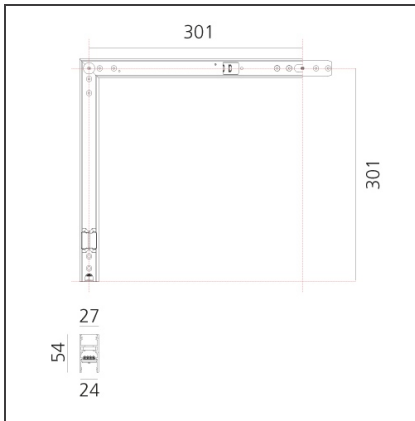

FEATURES

Article Code:	AQ41420	Series:	Indoor, 2018
Colour:	Brushed Bronze		Artemide Collection
Installation:	Ceiling, Suspension, Wall, Recessed	Emission:	Direct
Environment:	Indoor		

DIMENSIONS

Length:	cm 31.5
Width:	cm 31.5
Weight:	kg 0.9
Recessed depth:	cm 5.4

INCLUDED SOURCES

Category:	LED	Color temperature (K):	3000K
Number:	1	Color Tolerance:	MacAdam 2SDCM
Watt:	16W	Service Life:	L70 (GK) 50000h
Type:	0		

LUMINAIRE

Watt:	16W	Delivered lumens output (lm):	1442lm
		CCT:	3000K
		CRI:	80

Notes

*Uses 1 DALI address. Each module, angle and curved elements are provided with mechanical and electrical joints and installation accessories. 1 suspension cable is also included. End caps have to be ordered separately. Opal diffusing screen has to be ordered separately. Depending on the driver, the product can be undimmable or dimmable DALI.