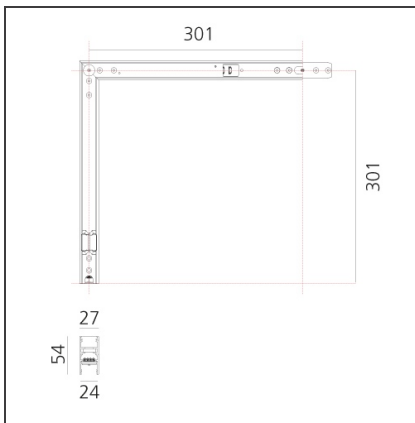

TECHNICAL DRAWINGS

FEATURES

Article Code:	AQ41801	Series:	Indoor, 2018
Colour:	White		Artemide Collection
Installation:	Recessed, Wall, Suspension, Ceiling	Emission:	Direct
Environment:	Indoor		

DIMENSIONS

Length:	cm 31.5
Width:	cm 31.5
Weight:	kg 0.9
Recessed depth:	cm 5.4

INCLUDED SOURCES

Category:	LED	Color temperature (K):	2700K
Number:	1	Color Tolerance:	MacAdam 2SDCM
Watt:	16W	Service Life:	L70 (6K) 50000h
Type:	0		

LUMINAIRE

Watt:	16W	Delivered lumens output (lm):	1421lm
		CCT:	2700K
		Efficiency:	64%
		Efficacy:	88.79lm/W
		CRI:	80

Notes

*Uses 1 DALI address. Each module, angle and curved elements are provided with mechanical and electrical joints and installation accessories. 1 suspension cable is also included. End caps have to be ordered separately. Opal diffusing screen has to be ordered separately. Depending on the driver, the product can be undimmable or dimmable DALI.