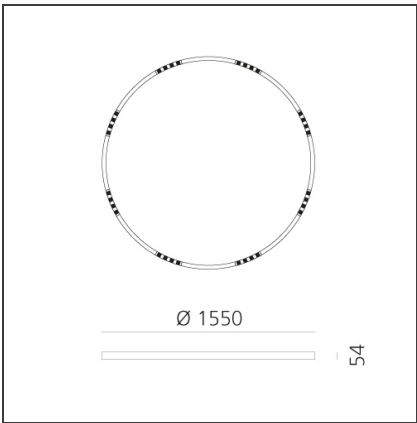

A.24 Stand-alone - Suspension Circular - Sharping Emission - Ø 1550mm - 4000K - DALI - White

IP20  Dimmerable: 

DESIGN BY

Carlotta de Bevilacqua

TECHNICAL DRAWINGS

FEATURES

Article Code:	AQ75301	Series:	Indoor, 2018 Artemide Collection
Colour:	White		
Installation:	Recessed, Suspension, Ceiling		
Environment:	Indoor		

DIMENSIONS

Height:	cm 5.4
Weight:	kg 8

INCLUDED SOURCES

Category:	LED	Color temperature (K):	4000K
Number:	1	CRI:	90
Watt:	100W		
Type:	0		

LUMINAIRE

Watt:	100W	Delivered lumens output (lm):	7152lm
		CCT:	4000K
		CRI:	80
		Dimmable Typology:	Dali