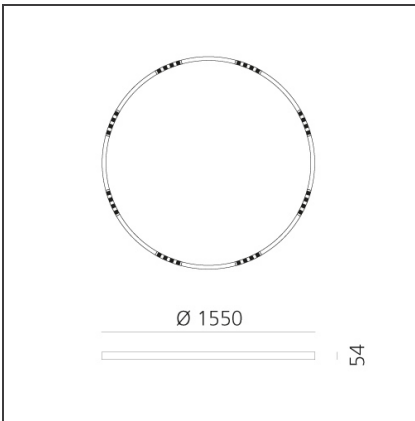

A.24 Stand-alone - Suspension Circular - Sharping Emission - Ø 1550mm - 4000K - DALI - Brushed Silver

IP20  Dimmerable: 

DESIGN BY

Carlotta de Bevilacqua

DESCRIPTION

TECHNICAL DRAWINGS

FEATURES

Article Code:	AQ75315	Series:	Indoor, 2018 Artemide Collection
Colour:	Brushed Silver		
Installation:	Recessed, Suspension, Ceiling		
Environment:	Indoor		

DIMENSIONS

Height:	cm 5.4
Weight:	kg 8

INCLUDED SOURCES

Category:	LED	Color temperature (K):	4000K
Number:	1	CRI:	90
Watt:	100W		
Type:	0		

LUMINAIRE

Watt:	100W	Delivered lumens output (lm):	7152lm
		CCT:	4000K
		CRI:	80
		Dimmable Typology:	Dali