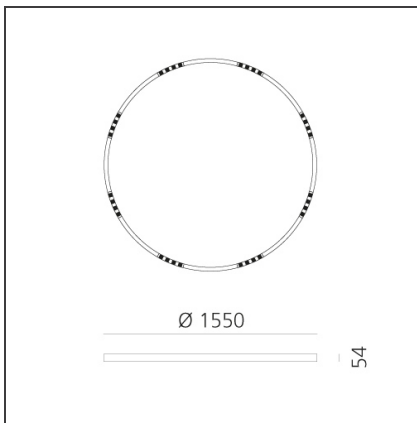

A.24 Stand-alone - Suspension Circular - Sharping Emission - Ø 1550mm - 4000K - DALI - Brushed Copper

IP20  Dimmerable: 

DESIGN BY

Carlotta de Bevilacqua

DESCRIPTION

TECHNICAL DRAWINGS

FEATURES

Article Code:	AQ75318	Series:	Indoor, 2018 Artemide Collection
Colour:	Brushed Copper		
Installation:	Recessed, Suspension, Ceiling		
Environment:	Indoor		

DIMENSIONS

Height:	cm 5.4
Weight:	kg 8

INCLUDED SOURCES

Category:	LED	Color temperature (K):	4000K
Number:	1	CRI:	90
Watt:	100W		
Type:	0		

LUMINAIRE

Watt:	100W	Delivered lumens output (lm):	7152lm
		CCT:	4000K
		CRI:	80
		Dimmable Typology:	Dali