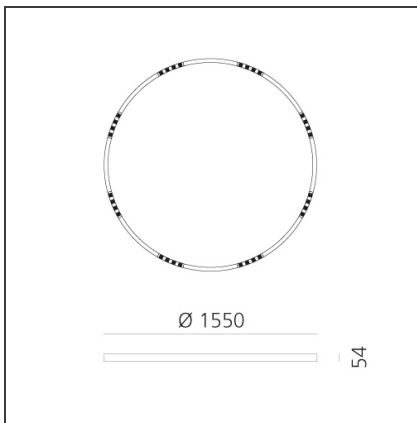

**A.24 Stand-alone - Suspension Circular - Sharping Emission - Ø 1550mm - 4000K - DALI - Black**

IP20  Dimmerable: 

**DESIGN BY**

Carlotta de Bevilacqua

**TECHNICAL DRAWINGS**

**FEATURES**

<b>Article Code:</b>	AQ75304	<b>Series:</b>	Indoor, 2018 Artemide Collection
<b>Colour:</b>	Black		
<b>Installation:</b>	Recessed, Suspension, Ceiling		
<b>Environment:</b>	Indoor		

**DIMENSIONS**

<b>Height:</b>	cm 5.4
<b>Weight:</b>	kg 8

**INCLUDED SOURCES**

<b>Category:</b>	LED	<b>Color temperature (K):</b>	4000K
<b>Number:</b>	1	<b>CRI:</b>	90
<b>Watt:</b>	100W		
<b>Type:</b>	0		