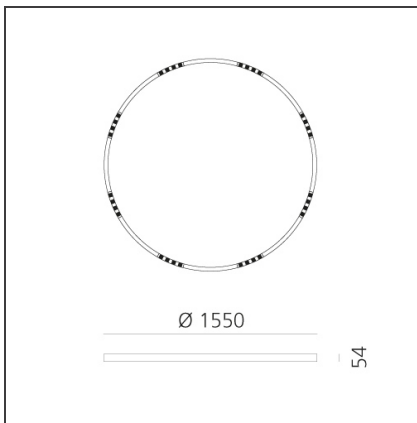

**A.24 Stand-alone - Suspension Circular - Sharping Emission - Ø 1550mm - 3000K - DALI - White**

IP20  Dimmerable: 

**DESIGN BY**

Carlotta de Bevilacqua

**TECHNICAL DRAWINGS**

**FEATURES**

<b>Article Code:</b>	AQ75201	<b>Series:</b>	Indoor, 2018 Artemide Collection
<b>Colour:</b>	White		
<b>Installation:</b>	Recessed, Suspension, Ceiling		
<b>Environment:</b>	Indoor		

**DIMENSIONS**

<b>Height:</b>	cm 5.4
<b>Weight:</b>	kg 8

**INCLUDED SOURCES**

<b>Category:</b>	LED	<b>Color temperature (K):</b>	3000K
<b>Number:</b>	1	<b>CRI:</b>	90
<b>Watt:</b>	100W		
<b>Type:</b>	0		